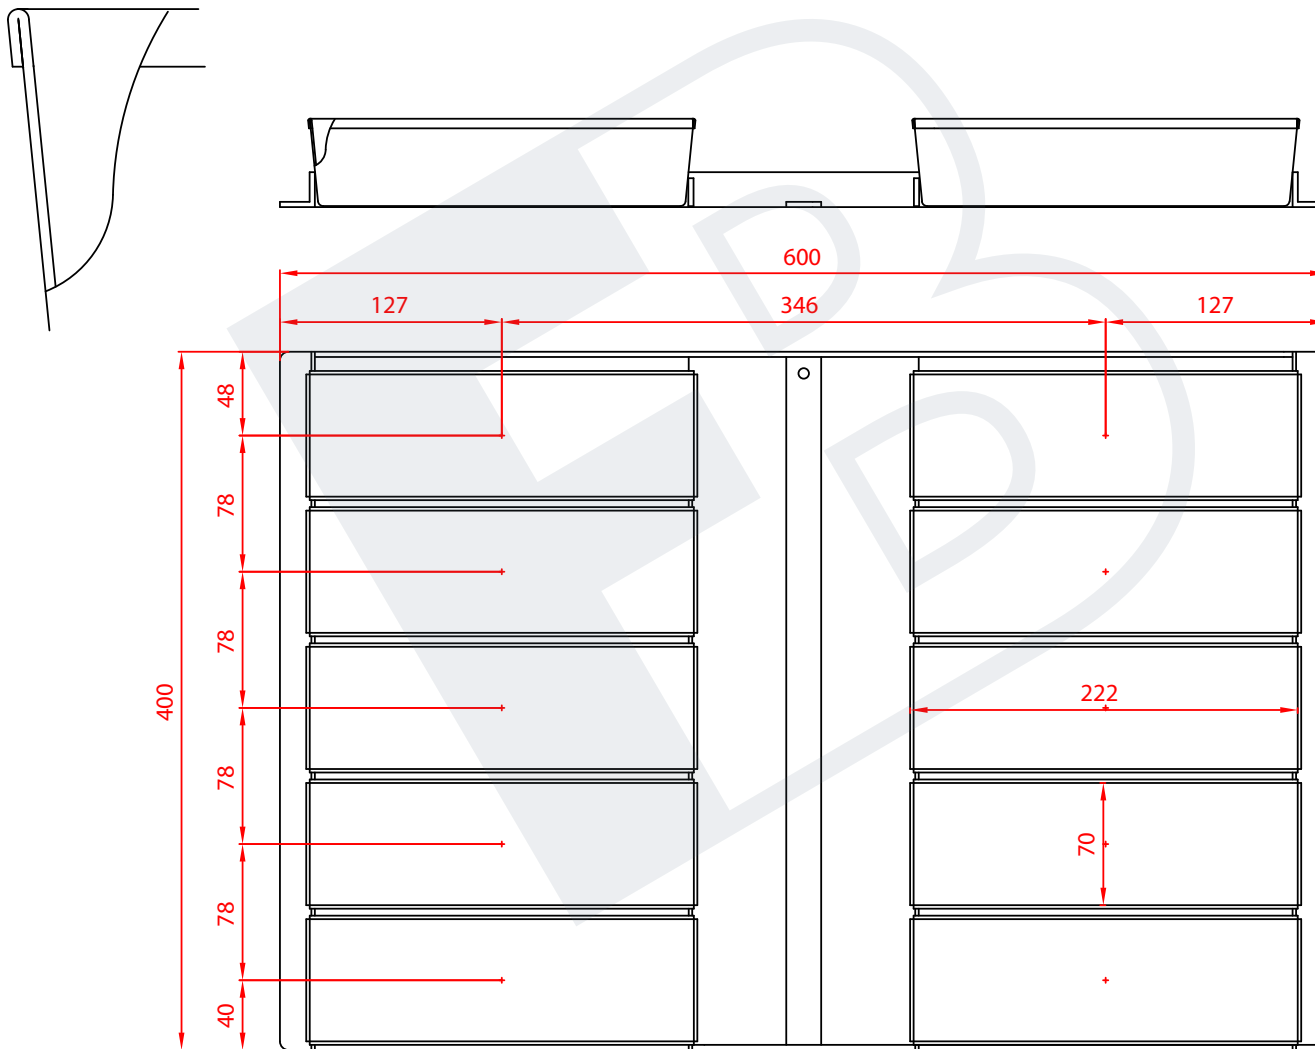

REF. 30-0231 // RECTANGULAR // PLUM-CAKE