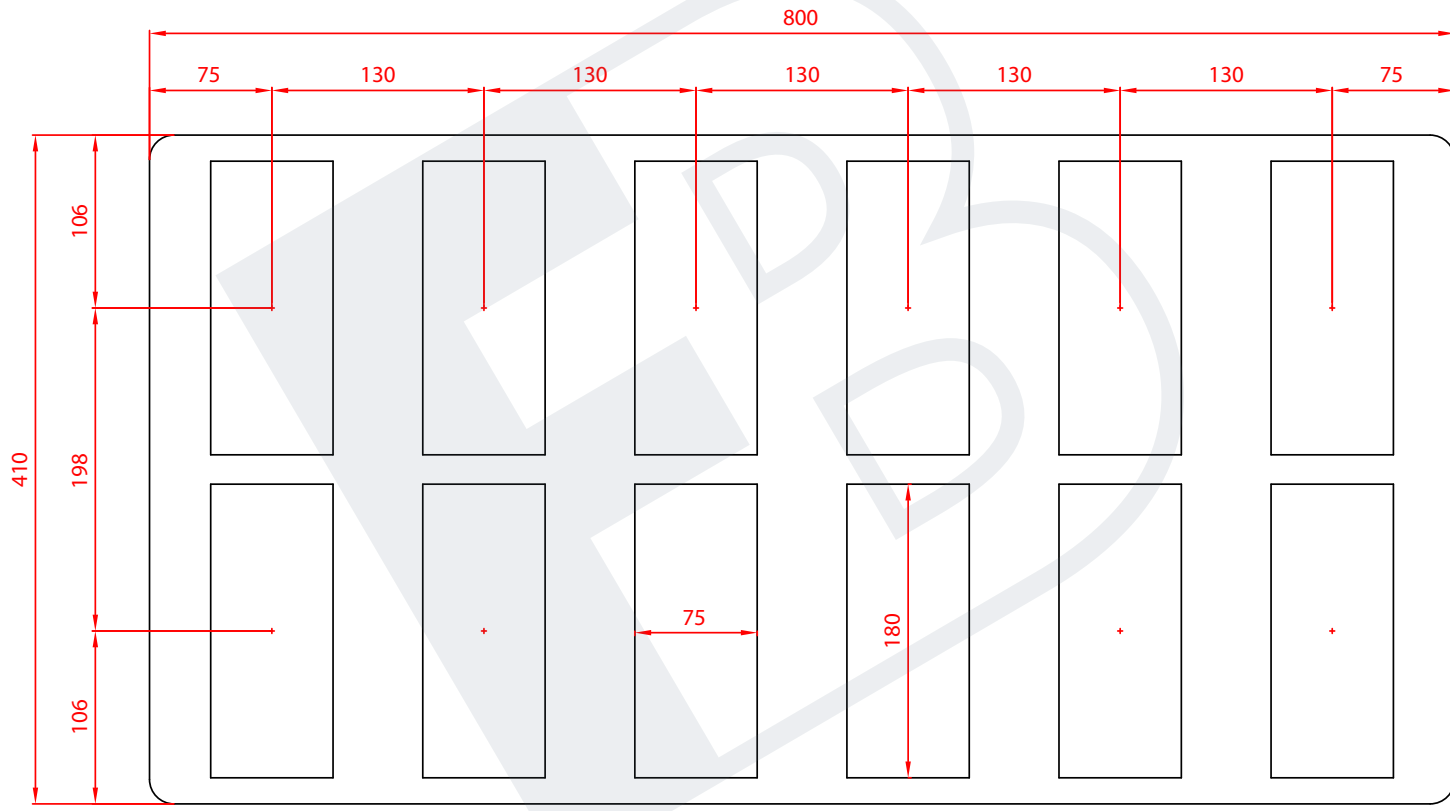

REF. 30-0288 // RECTANGULAR // PLUM-CAKE