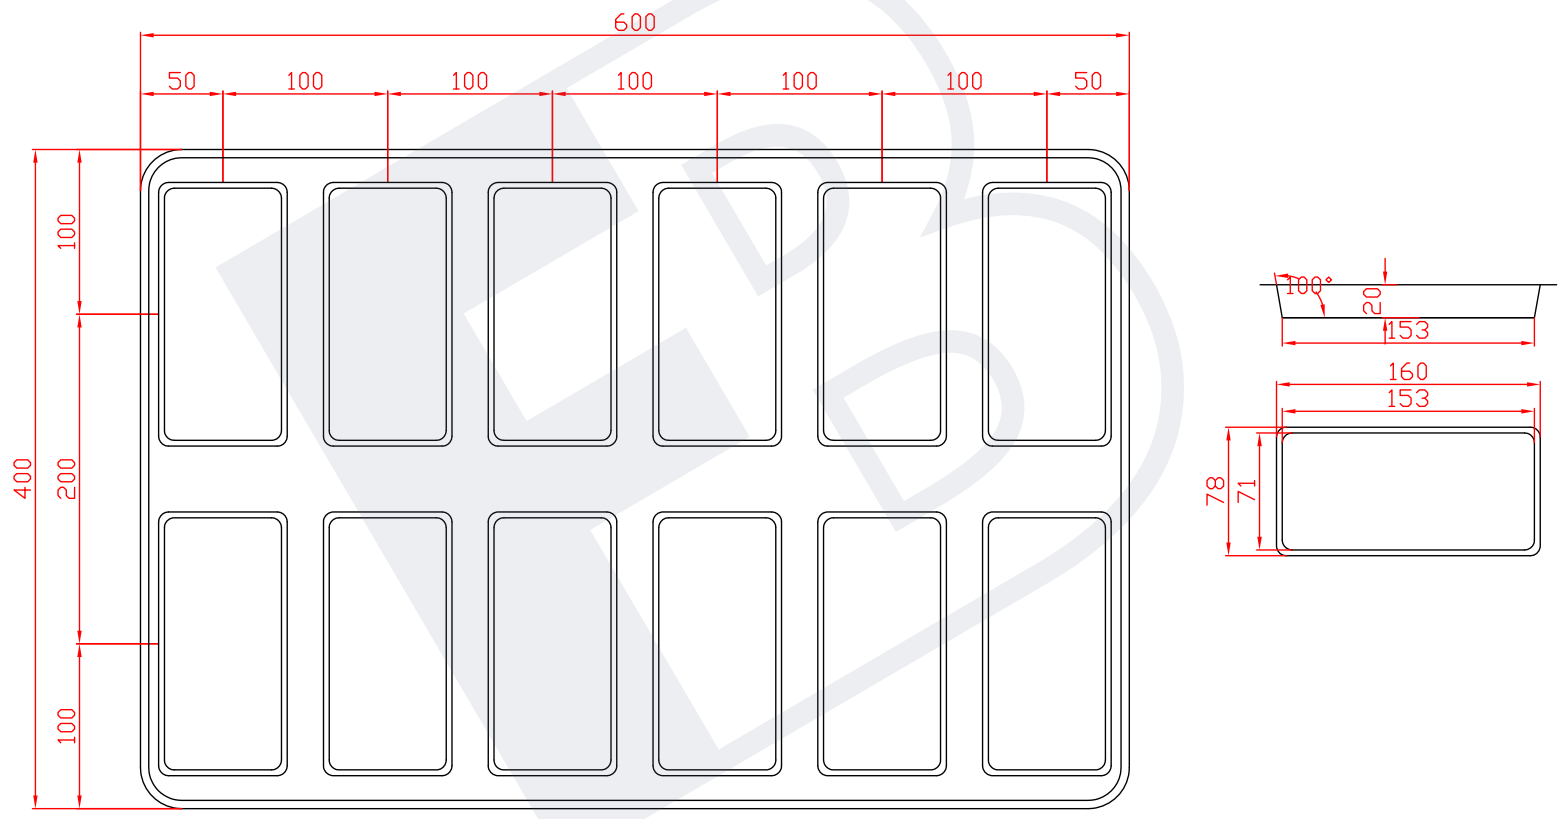

REF. 30-0645 // RECTANGULAR // PLUM-CAKE