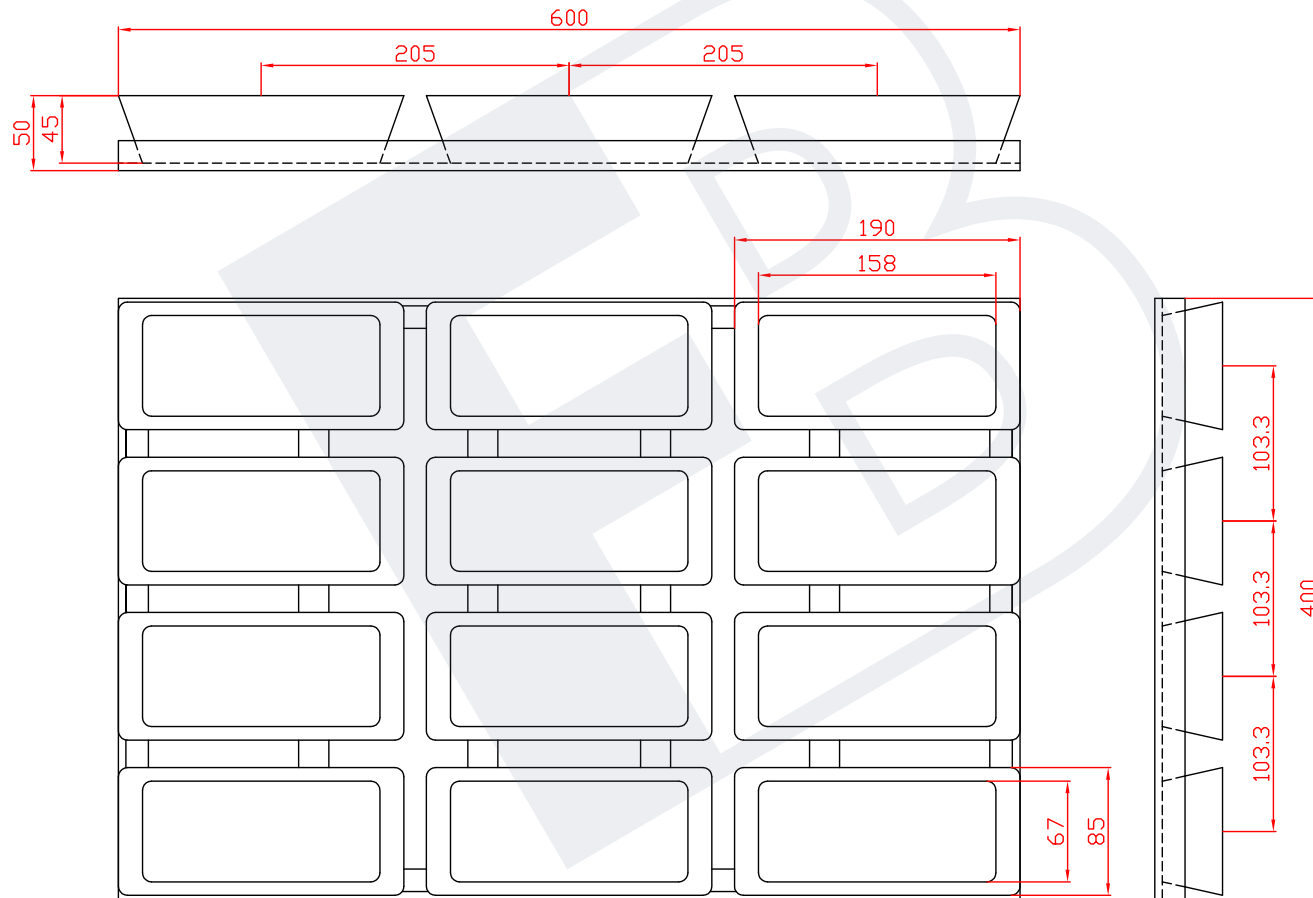

REF. 30-0446 // RECTANGULAR // PLUM-CAKE