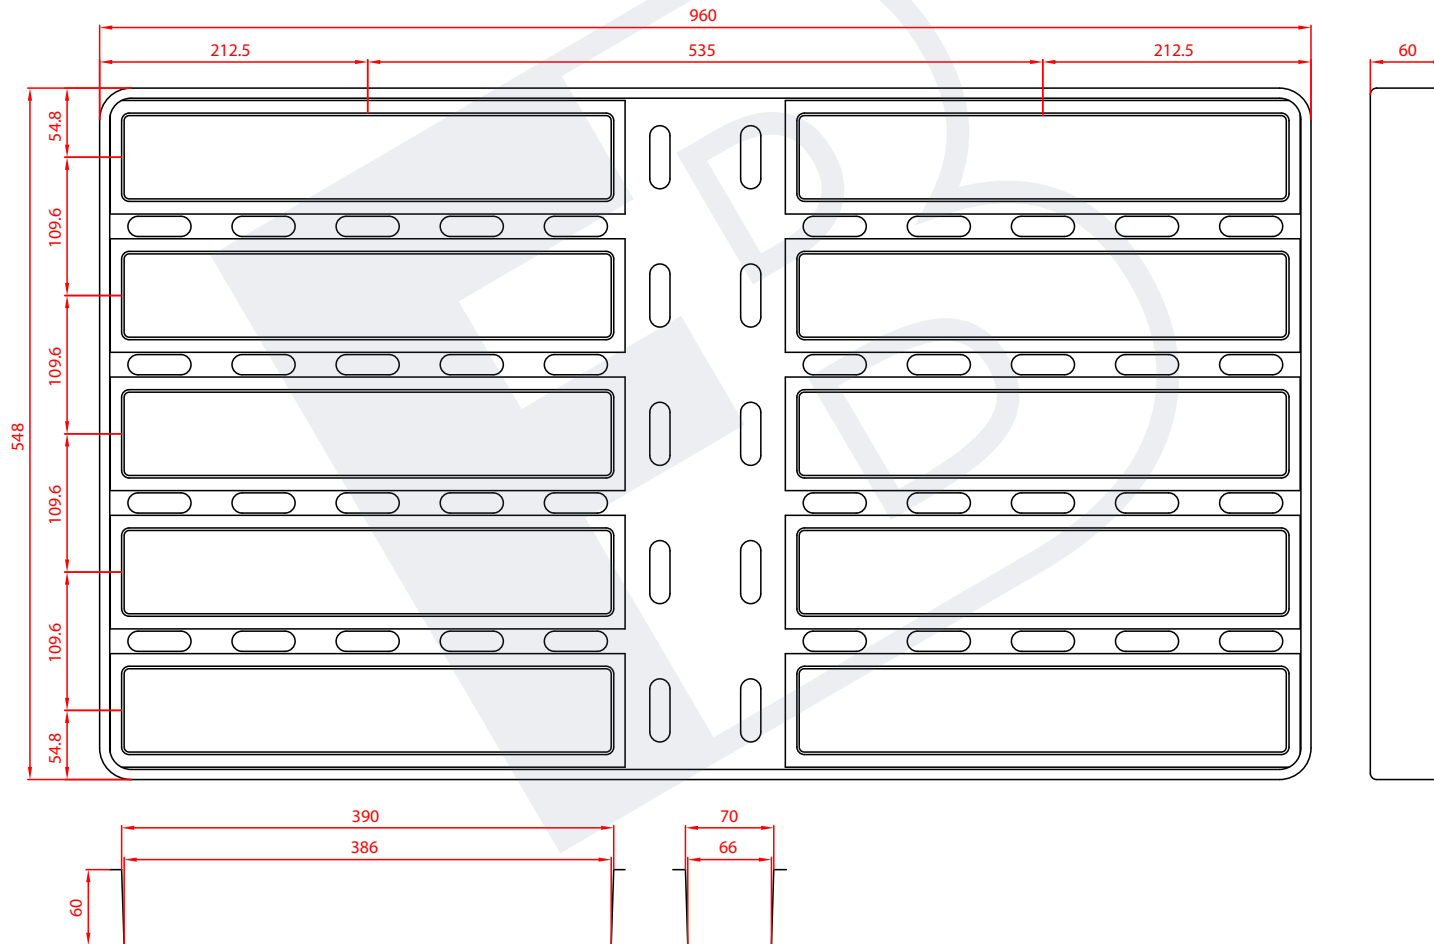

REF. 30-0289 // RECTANGULAR / MAGDALENA VALENCIANA

REF. 30-0458 // RECTANGULAR // PLUM-CAKE

REF. 30-0433 // RECTANGULAR / PLUM-CAKE

REF. 30-0432 // RECTANGULAR / PLUM-CAKE

REF. 30-0452 // RECTANGULAR // MAGDALENA VALENCIANA