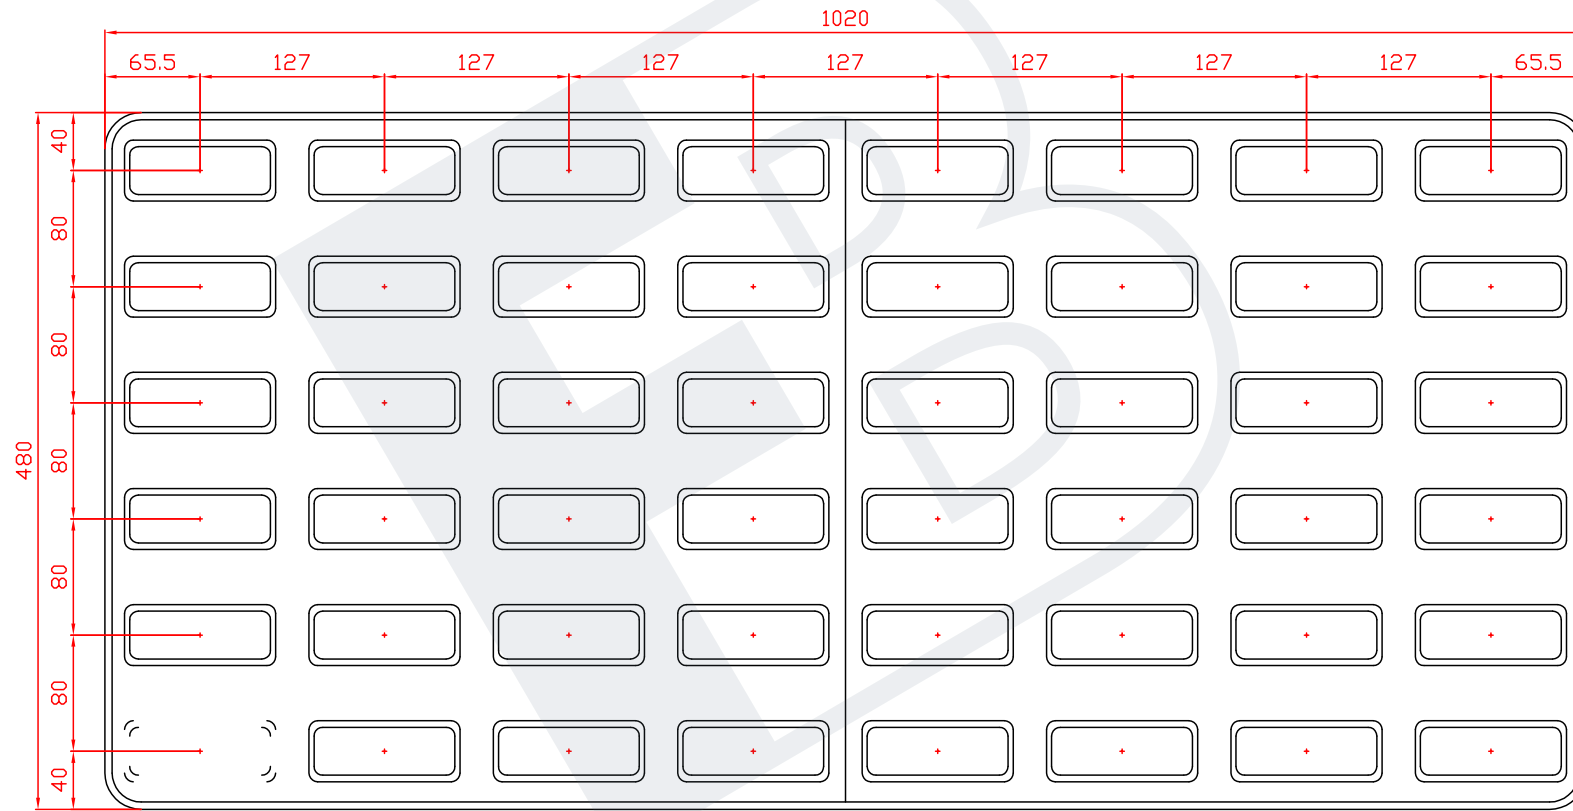

REF. 30-0289 // RECTANGULAR / MAGDALENA VALENCIANA

REF. 30-0458 // RECTANGULAR // PLUM-CAKE

REF. 30-0433 // RECTANGULAR / PLUM-CAKE

REF. 30-0432 // RECTANGULAR / PLUM-CAKE

REF. 30-0452 // RECTANGULAR // MAGDALENA VALENCIANA