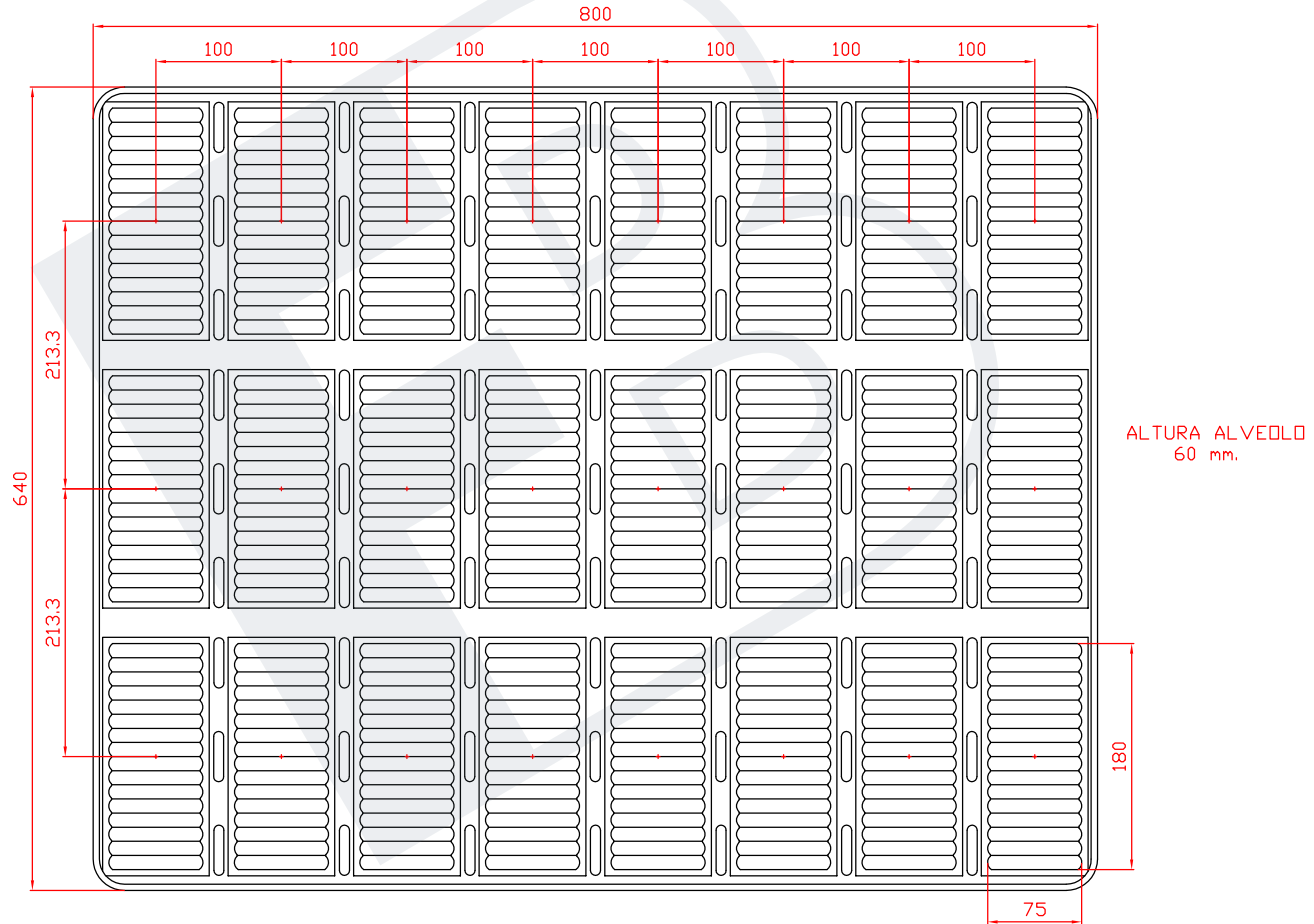

REF. 32-0459 // RECTANGULAR ONDULADO / PLUM-CAKE