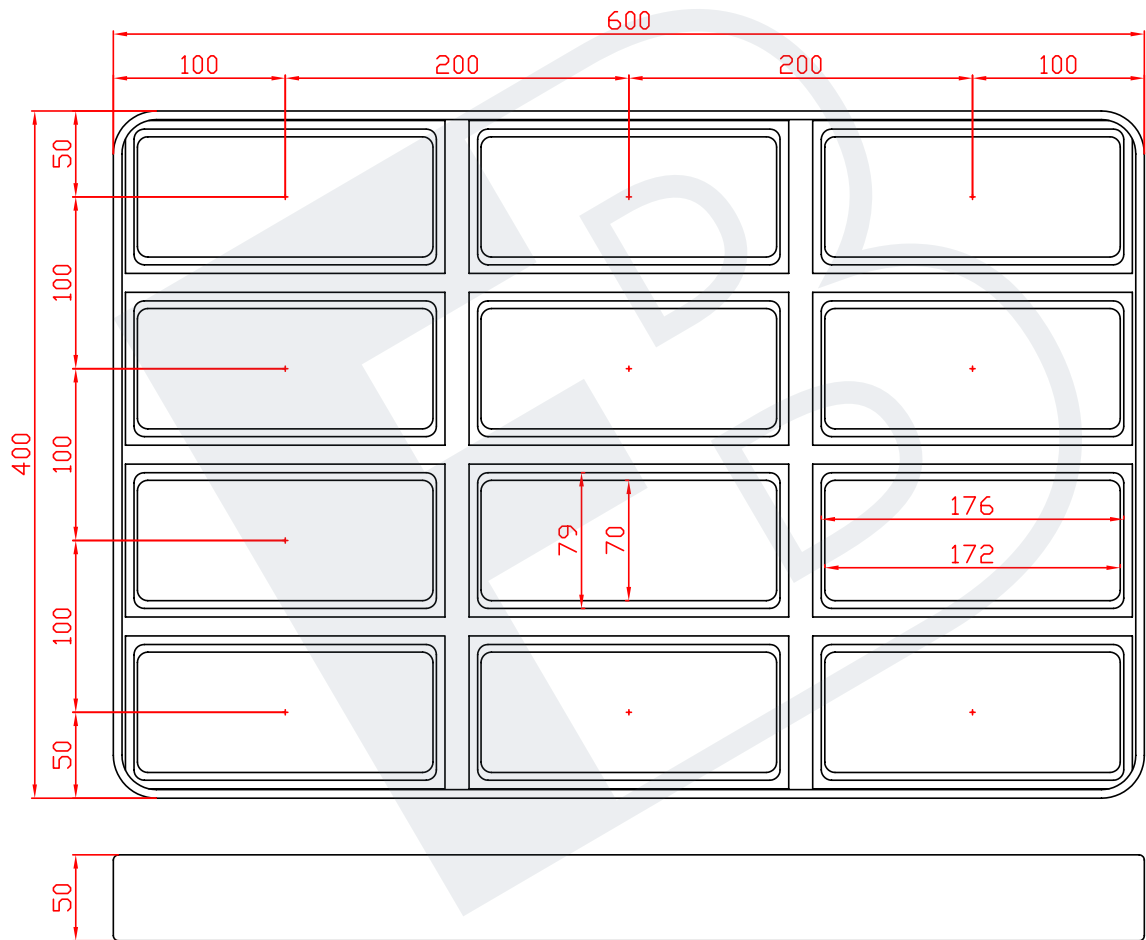

REF. 30-0554 // RECTANGULAR // PLUM-CAKE