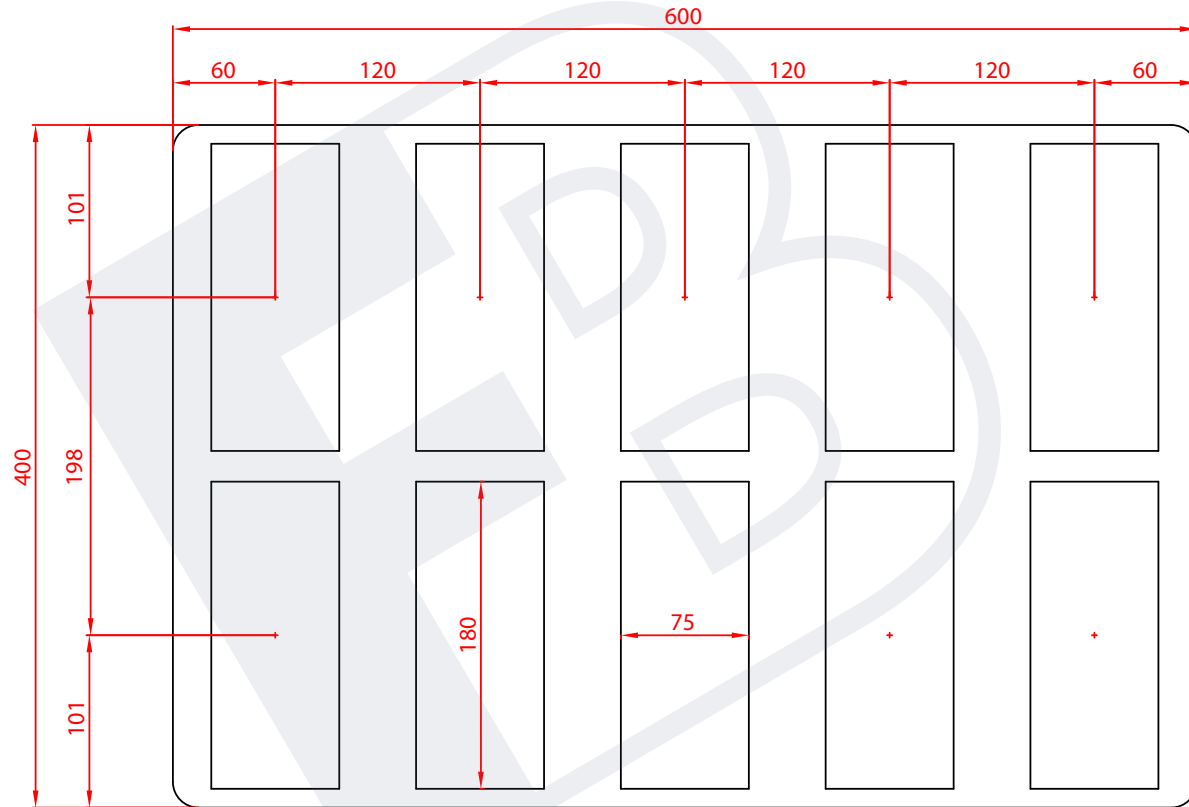

REF. 30-0288-4 // RECTANGULAR // PLUM-CAKE