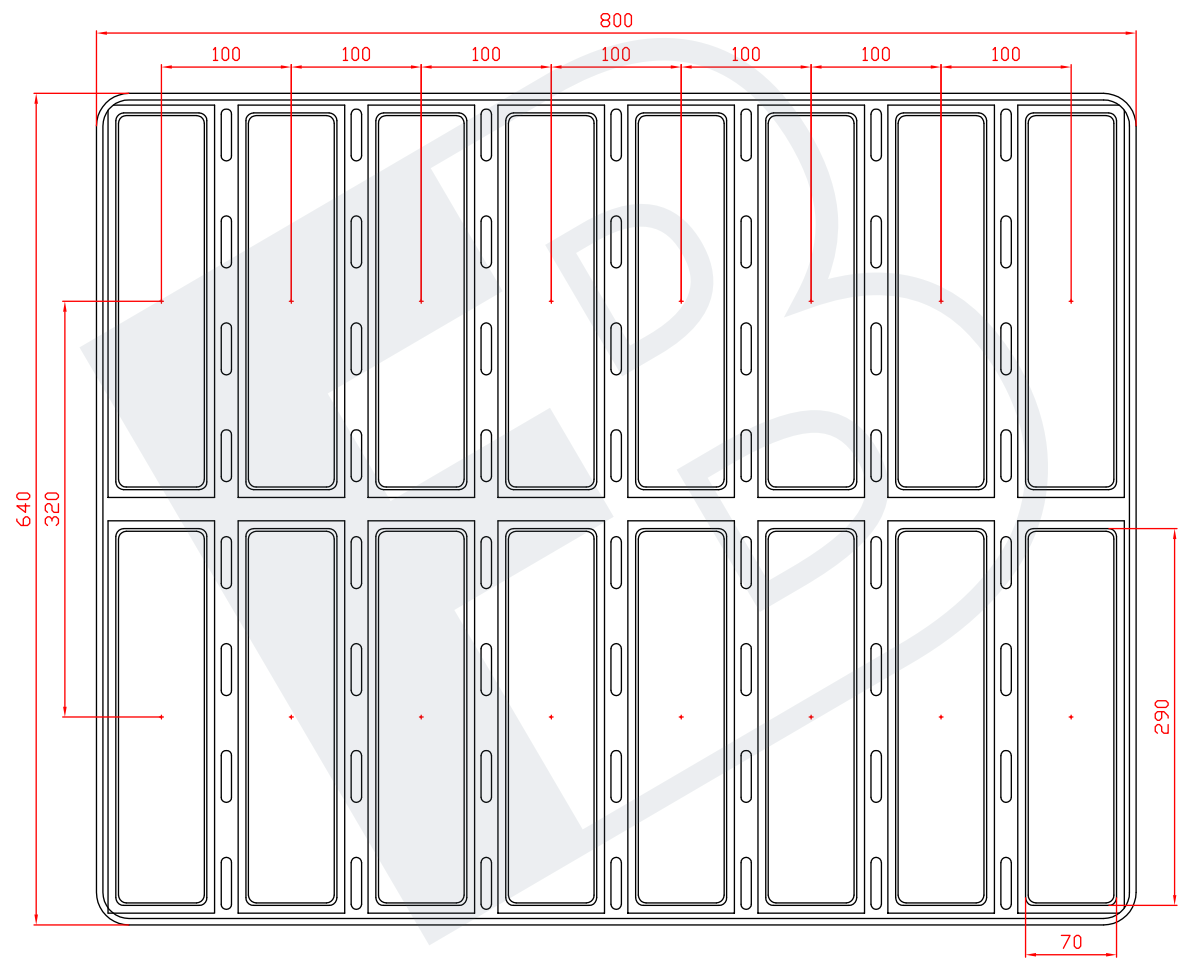

REF. 30-0458 // RECTANGULAR // PLUM-CAKE