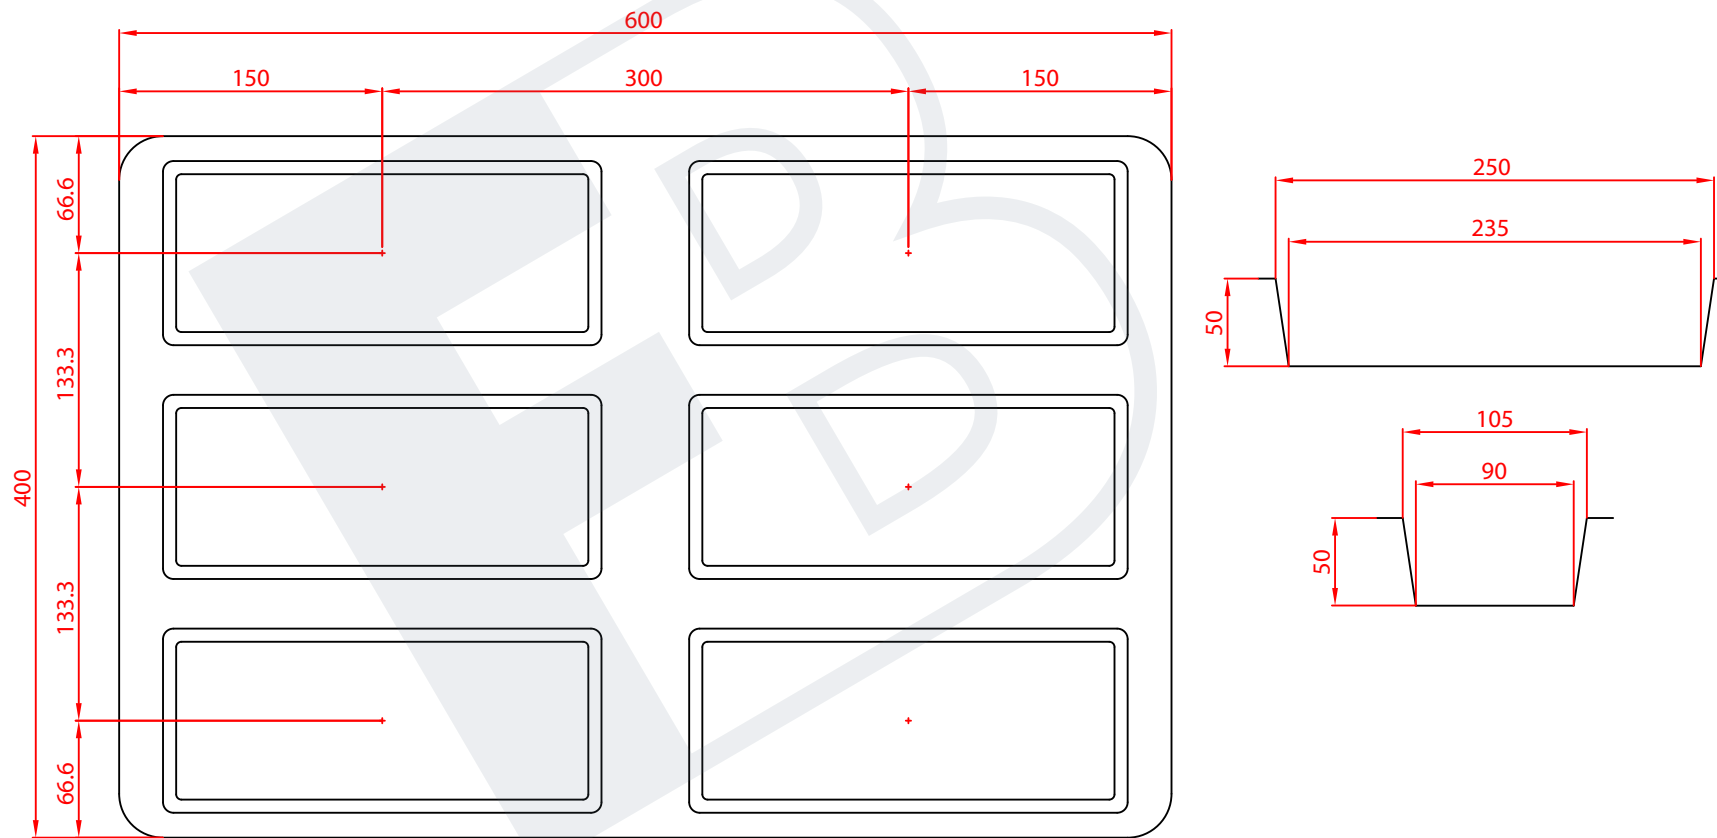

REF. 30-0309 // RECTANGULAR // PLUM-CAKE