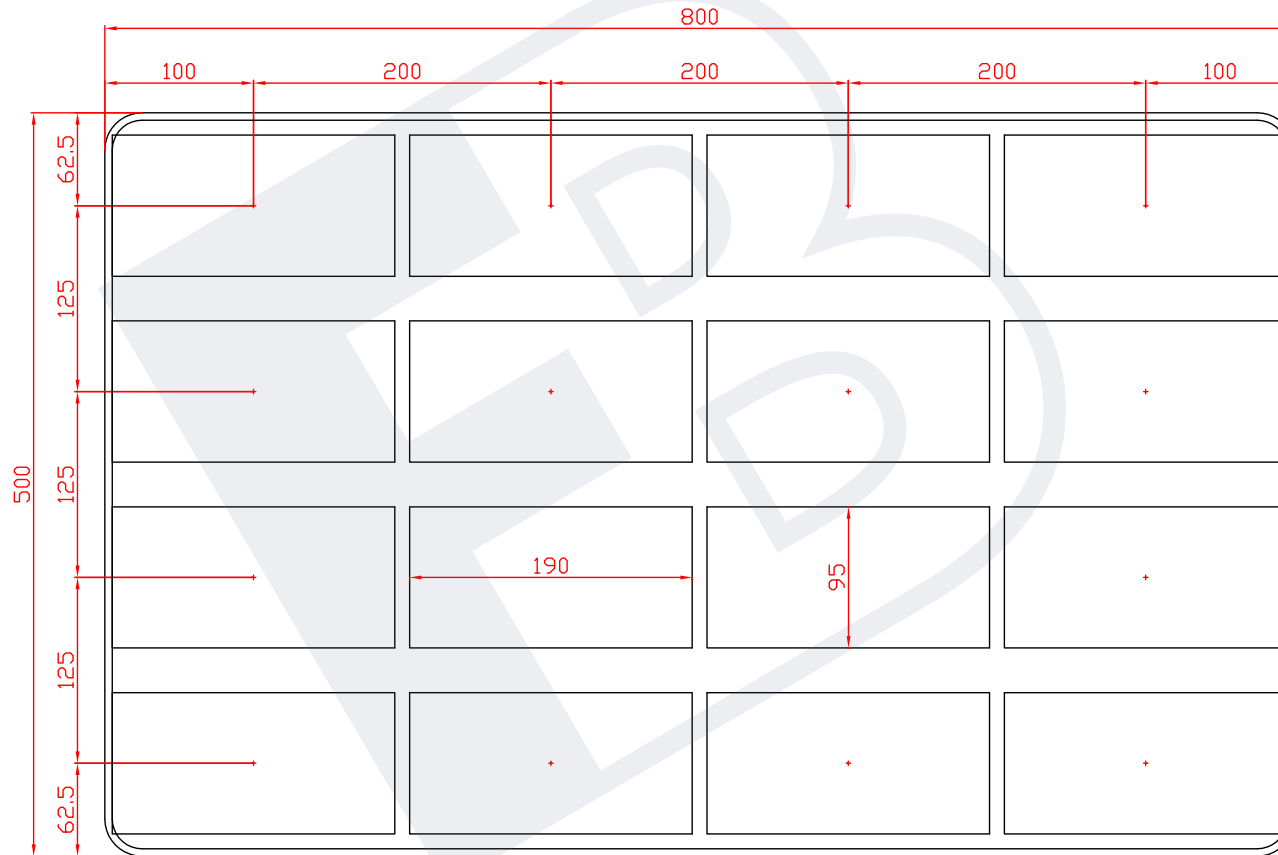

REF. 30-0438 // RECTANGULAR / MAGDALENA